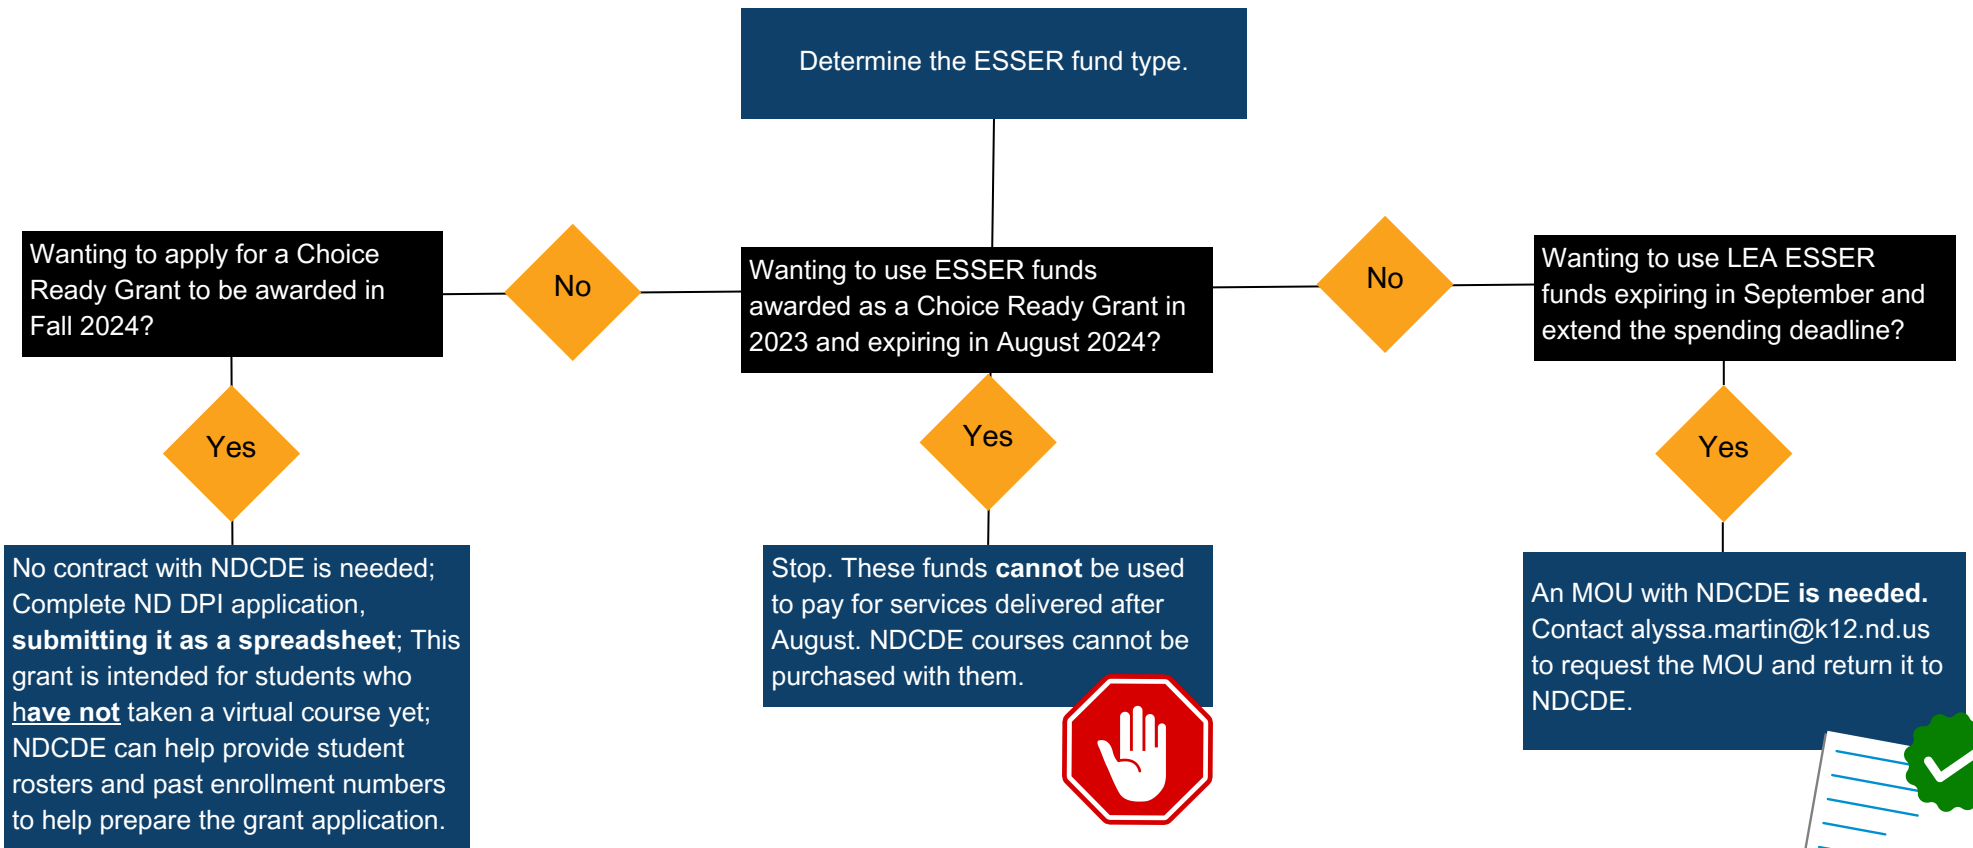

WANTING TO USE ESSER FUNDS AT NDCDE? BE SURE TO SELECT THE RIGHT PATH

DPI Choice-Ready Grant Application